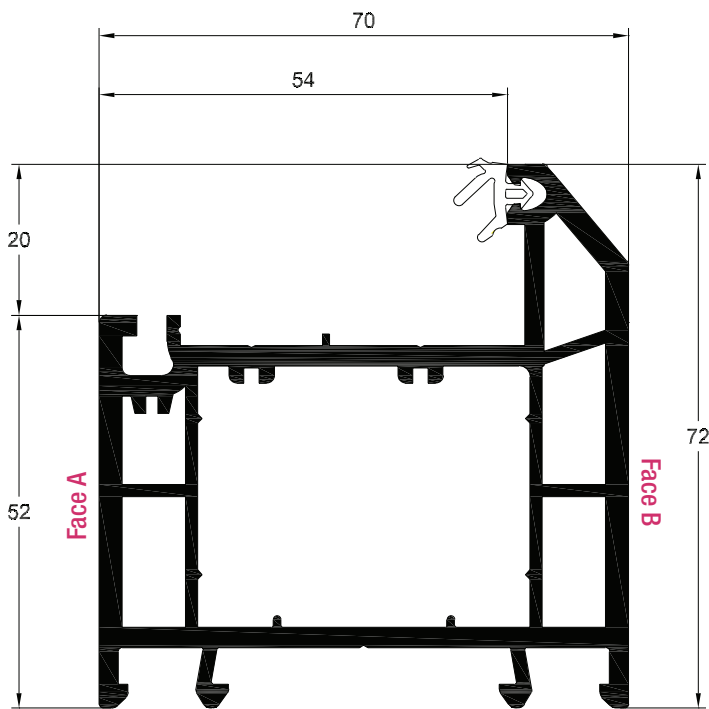

REHAU TOTAL70c

OUTER FRAMES

Casement Universal Outer Frame 72mm (5 Chamber)
 White Profile Art. No. 546835
 Laminated Profile Art. No. 586835

	216393
	1.5mm
lx	1.44
ly	2.0

216393 - 25 x 31

Casement Universal Outer Frame 72mm
 White Profile Art. No. 546185
 Laminated Profile Art. No. 576365

	261958	249848	200327
	1.5mm	1mm	1.5mm
lx	4.87	3.45	3.98
ly	2.93	1.75	2.56

261958 - 42 x 30

249848 - 42 x 30

200327 - 42 x 30 x 30 x 18