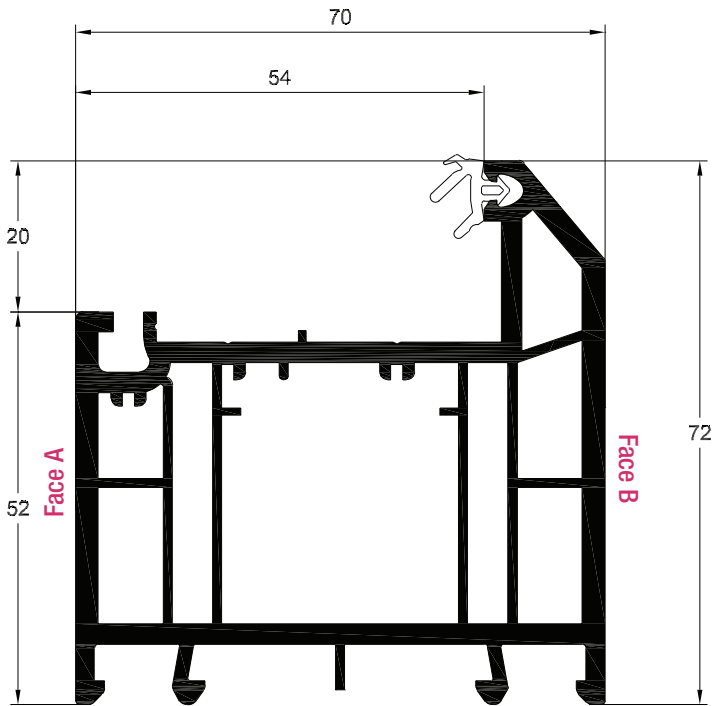

REHAU TOTAL70c

OUTER FRAMES

Casement Universal Outer Frame 72mm (5 Chamber)
 White Profile Art. No. 546835
 Laminated Profile Art. No. 586835

	216393
	1.5mm
lx	1.44
ly	2.0

216393 - 25 x 31

Casement Universal Outer Frame 72mm
 White Profile Art. No. 546185
 Laminated Profile Art. No. 576365

	261958	249848	200327
	1.5mm	1mm	1.5mm
lx	4.87	3.45	3.98
ly	2.93	1.75	2.56

261958 - 42 x 30

249848 - 42 x 30

200327 - 42 x 30 x 30 x 18