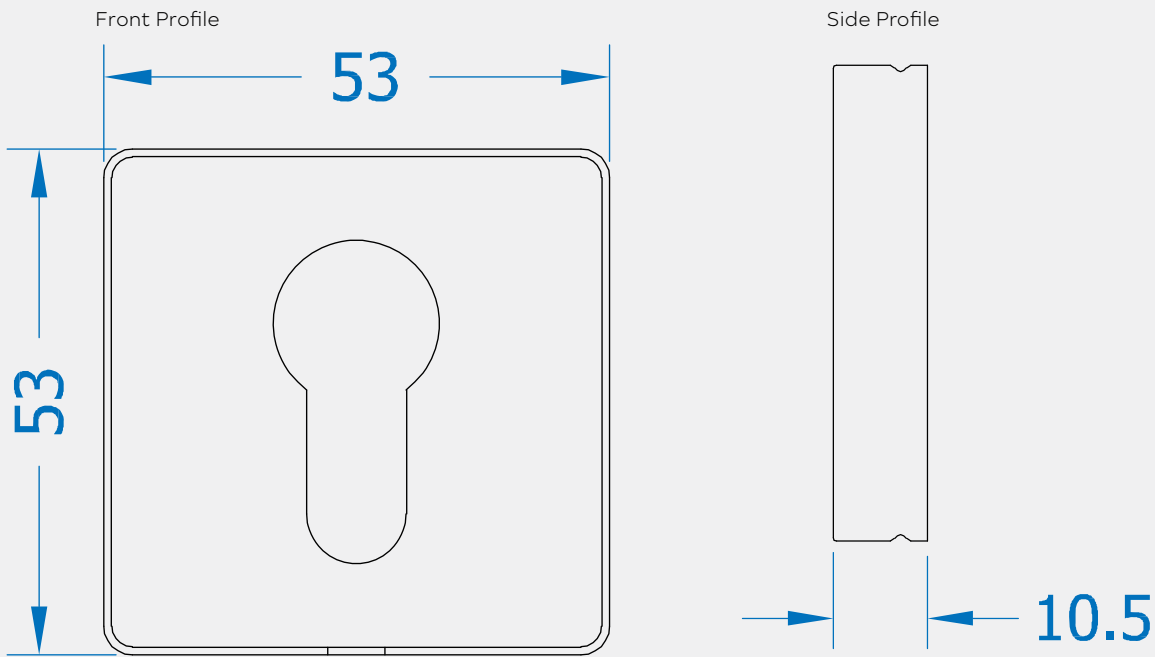

Visit www.coastal-group.com for CAD drawings

FINISHES:

SSS

Satin Stainless Steel

PART NUMBER	PRODUCT DESCRIPTION	FINISH	UNITS
KM056-SSS	Square Euro profile escutcheon	SSS	Each

COASTAL

Shaping the future.