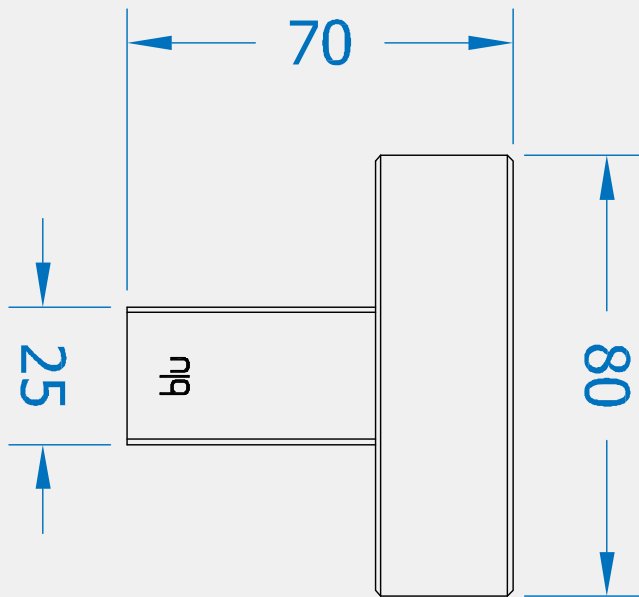

Side Profile